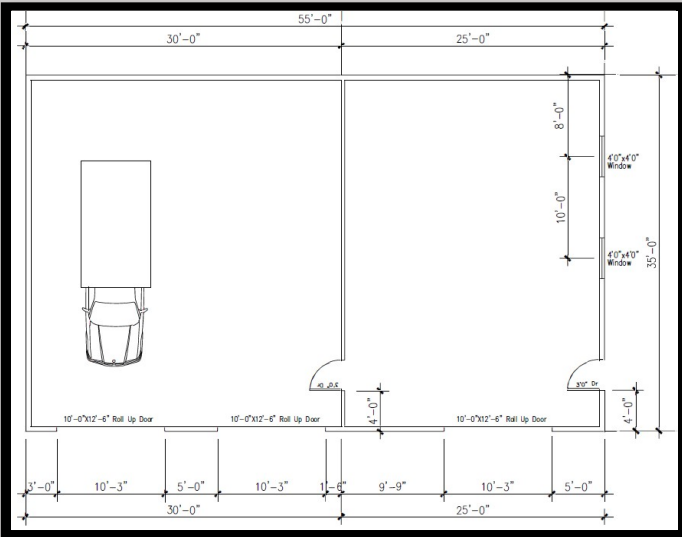

THE SAGE PLAN

50X35 Shop Plan

3 door shop with dividing wall and 2 man doors

TIMBER AND SAGE
A LIFESTYLE BUILDER

For more information contact our office
509.506.0081 or email us
office@timberandsagellc.com