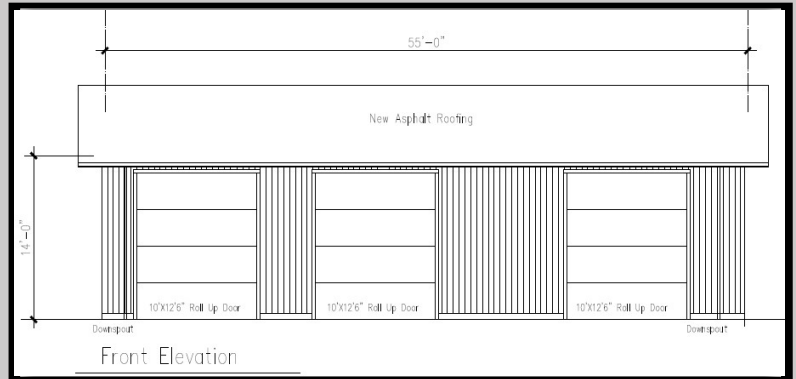

THE SAGE PLAN

50X35 Shop Plan

3 door shop with dividing wall and 2 man doors

TIMBER AND SAGE
A LIFESTYLE BUILDER

For more information contact our office
509.506.0081 or email us
office@timberandsagellc.com